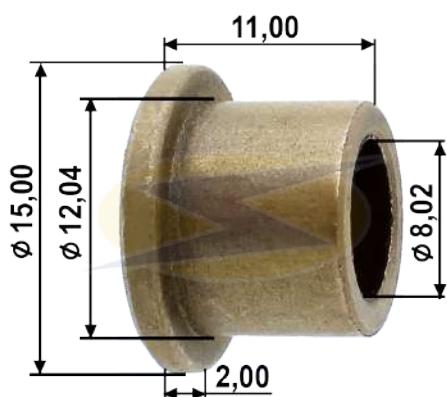

BUCHAS

Bushes

BC1-0188-00

Equivalente / Replace: **MITSUBISHI**

Aplicação / Application: **MITSUBISHI:** Lancer, Pajero (TR4),
CHEVROLET-GM: Tracker, **SUZUKI:** Vitara 2.0.

BC1-0222-00

Equivalente / Replace: **GNR**