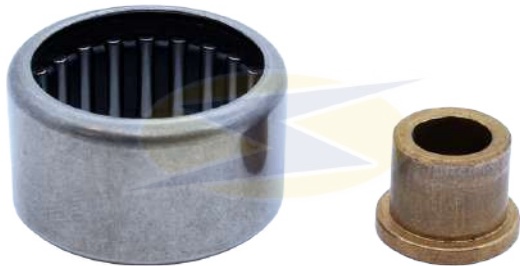

KIT BUCHAS

Bushes Kit

KT-0363-00