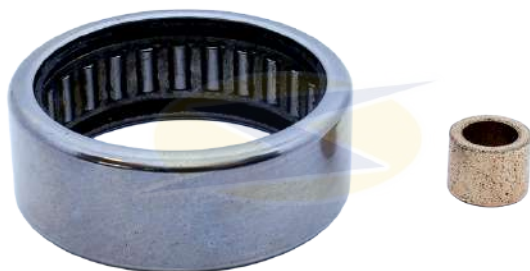

KT-0367-00