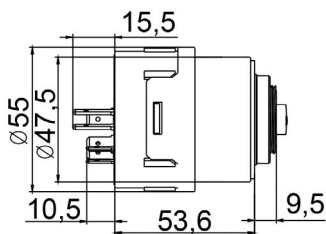

COMUTADOR DE IGNIÇÃO
Ignition Switch