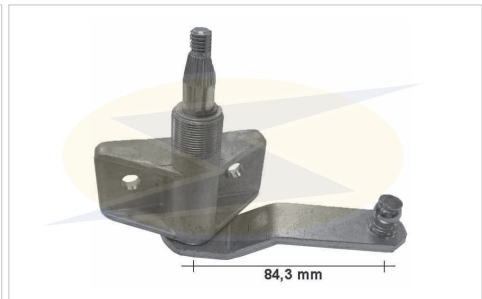

LP-0010-02 Barra Média / Medium Arm | LP-0010-03 Barra Curta / Short Arm | LP-0010-04 Pivô Curto / Short Pivot