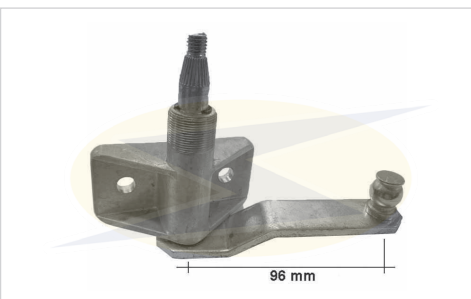

LP-0010-05 Pivô Longo / Long Pivot | LP-0010-06 Pivô Duplo / Double Pivot | LP-0010-07 Manivela / Crank Arm